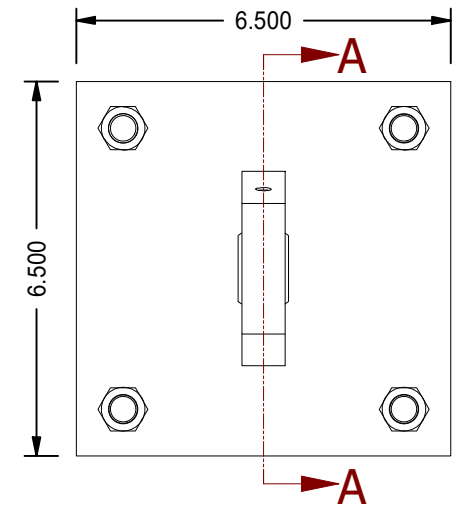

1

2

MODEL NUMBER:		PROJECT/CUSTOMER INFO:		DSGND:	DATE: 2013-03-07
 TITAN WORLDWIDE INC. <small>71 San Diego, CA Clear Fall or liquid in case of power. One that stands out for greatness of achievement</small>		CAPACITY: 250 PSI		WEIGHT: 92.607 lbmass	
		SHEET SIZE: A SHEET: 1 OF 1 FILENAME: TRP6.00MP5LU14X24.00.idw		TITLE: TRP6.00MP5LU14X24.00	
701 MONTREAL STREET THUNDER BAY, ON P7E 3P-2 CANADA TEL: 807-474-5337 FAX: 807-623-5692 www.titanworldwide.com				DRAWING No:	
					REVISION:

DATE	INTL	DESCRIPTION	REV

1

2