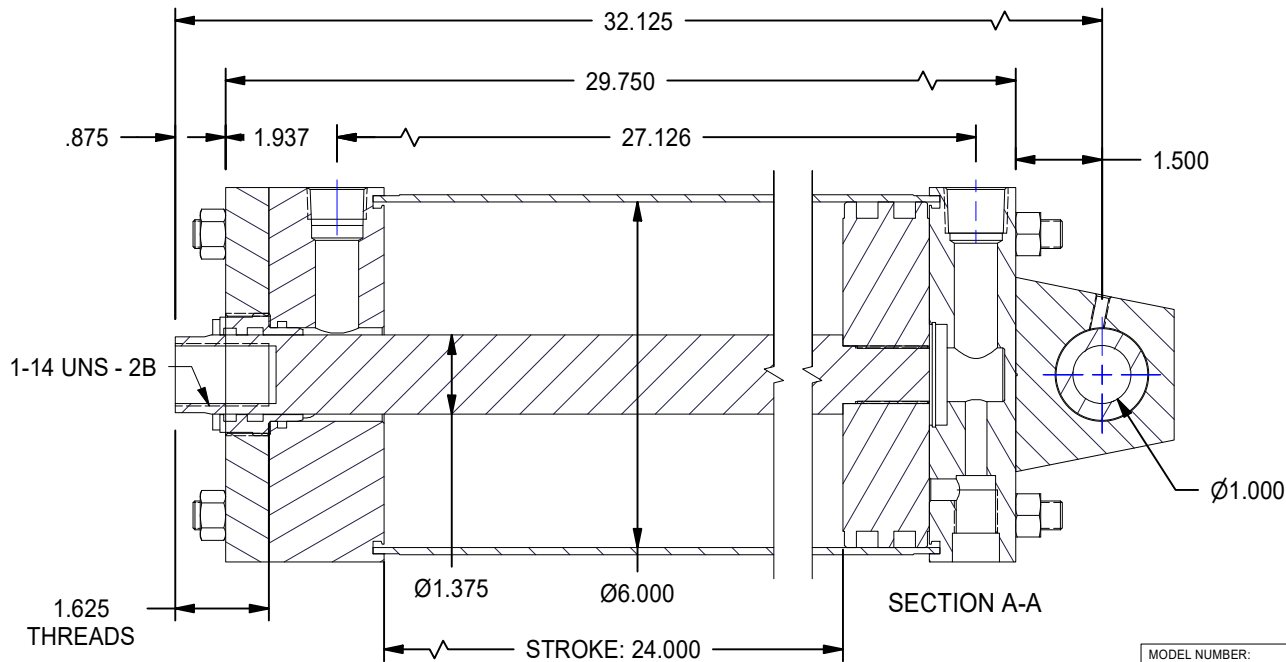

1

2

MODEL NUMBER:		PROJECT/CUSTOMER INFO:		DSGND:	DATE: 2013-03-07
 TITAN WORLDWIDE INC. <small>71 San Diego, CA Clear Fall or liquid in case of power. One that stands out for greatness of achievement</small>		CAPACITY: 250 PSI		WEIGHT: 92.607 lbmass	
		SHEET SIZE: A SHEET: 1 OF 1 FILENAME: TRP6.00MP5LU14X24.00.idw		TITLE: TRP6.00MP5LU14X24.00	
701 MONTREAL STREET THUNDER BAY, ON P7E 3P-2 CANADA TEL: 807-474-5337 FAX: 807-623-5692 www.titanworldwide.com				DRAWING No:	
					REVISION:

DATE	INTL	DESCRIPTION	REV

1

2