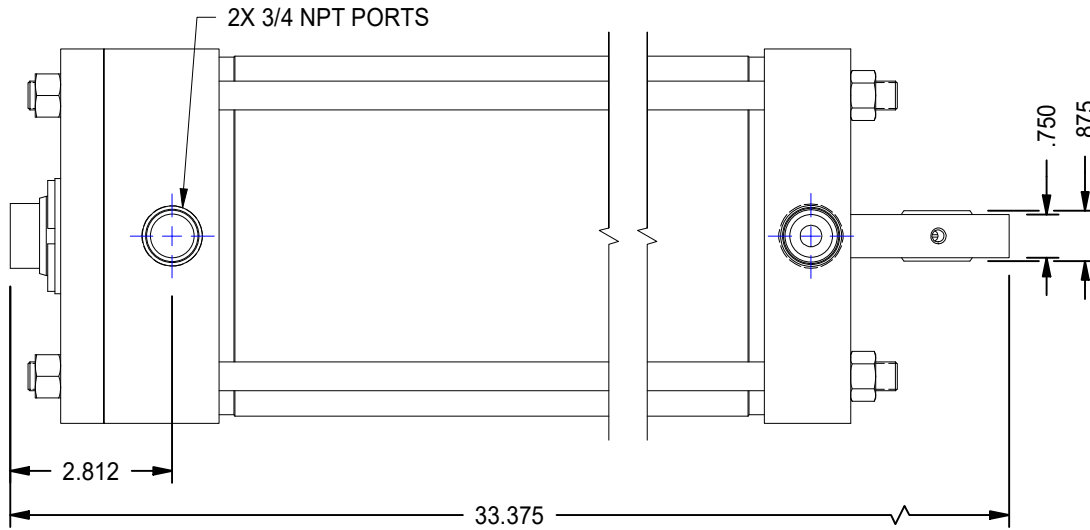

1

2

MODEL NUMBER:		PROJECT/CUSTOMER INFO:		DSGND:	DATE: 2013-03-07
 TITAN WORLDWIDE INC. <small>71 San Diego, CA Clear Fall or liquid in case of power. One that stands out for greatness of achievement</small>		CAPACITY: 250 PSI		WEIGHT: 92.607 lbmass	
		SHEET SIZE: A SHEET: 1 OF 1 FILENAME: TRP6.00MP5LU14X24.00.idw		TITLE: TRP6.00MP5LU14X24.00	
701 MONTREAL STREET THUNDER BAY, ON P7E 3P-2 CANADA TEL: 807-474-5337 FAX: 807-623-5692 www.titanworldwide.com				DRAWING No:	
					REVISION:

DATE	INTL	DESCRIPTION	REV

1

2