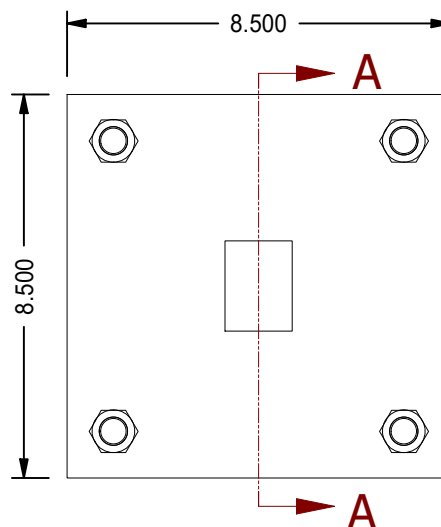

1

2

2X 3/4 NPT PORTS

1.485

1.625 2.813

27.250

26.250
 23.875
 21.250
 1.938
 .875
 1.500

SECTION A-A

Ø8.000

Ø1.375

Ø1.000

1-14 UNS - 2A

STROKE: 18.000

MODEL NUMBER:

PROJECT/CUSTOMER INFO:

DSGND: DATE: 2013-03-07

CAPACITY: 250 PSI

WEIGHT: 152.461 lbmass

SHEET: A SHEET: 1 OF 1 FILENAME: TRP8.00MP3LU14X18.00.idw

TITLE: TRP8.00MP3LU14X18.00

DRAWING No:

REVISION:

TITAN WORLDWIDE INC.

701 MONTREAL STREET