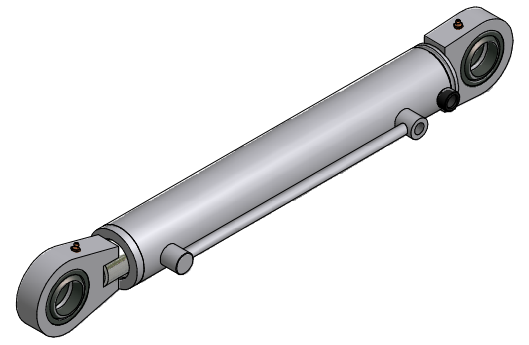

MODEL NUMBER:		PROJECT/CUSTOMER INFO:		DSGND: W.M	DATE: 31/07/2012	
<b>TITAN WORLDWIDE INC.</b> <small>71 Bay Street, Thunder Bay, ON P7E 3P2, CANADA          TEL: 807-474-5337          FAX: 807-623-5692          www.titanworldwide.com</small>		CAPACITY:		WEIGHT: 58.626 lbmass		
		SHEET SIZE: A		SHEET: 1 OF 13	FILENAME: TBH_5144.idw	
701 MONTREAL STREET THUNDER BAY, ON P7E 3P2 CANADA TEL: 807-474-5337 FAX: 807-623-5692 www.titanworldwide.com		TITLE: MOBILE 019712001 MTI STEERING CYL FABRICATION DRAWING				REVISION:
DRAWING No: TBH_5144						