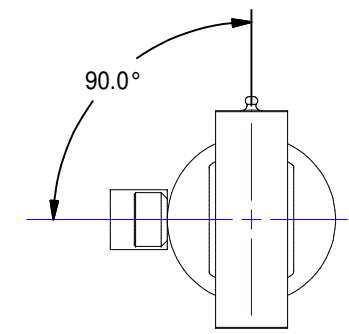

MODEL NUMBER:		PROJECT/CUSTOMER INFO:		DSGND: W.M	DATE: 31/07/2012	
<b>TITAN WORLDWIDE INC.</b> <small>71 Bay Street, Thunder Bay, ON P7E 3P2, CANADA          TEL: 807-474-5337          FAX: 807-623-5692          www.titanworldwide.com</small>		CAPACITY:		WEIGHT: 58.626 lbmass		
		SHEET SIZE: A		SHEET: 1 OF 13	FILENAME: TBH_5144.idw	
701 MONTREAL STREET THUNDER BAY, ON P7E 3P2 CANADA TEL: 807-474-5337 FAX: 807-623-5692 www.titanworldwide.com		TITLE: MOBILE 019712001 MTI STEERING CYL FABRICATION DRAWING				REVISION:
DRAWING No: TBH_5144						