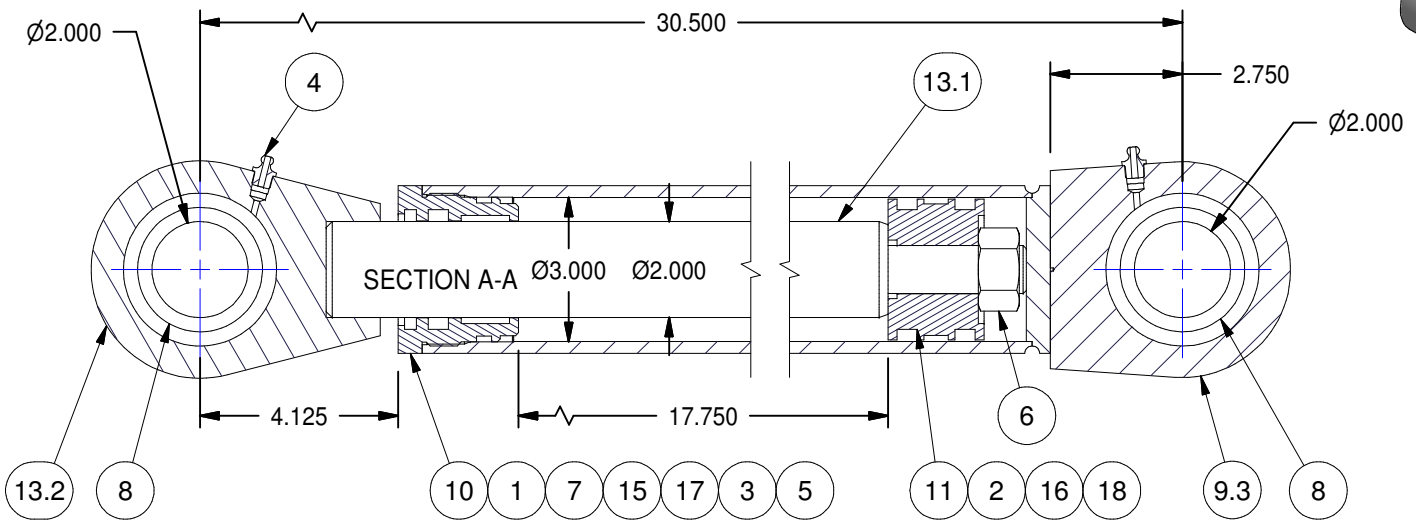

MODEL NUMBER:		PROJECT/CUSTOMER INFO:		DSGND: W.M	DATE: 31/07/2012	
<b>TITAN WORLDWIDE INC.</b> <small>71 Bay Street, Thunder Bay, ON P7E 3P2, CANADA          TEL: 807-474-5337          FAX: 807-623-5692          www.titanworldwide.com</small>		CAPACITY:		WEIGHT: 58.626 lbmass		
		SHEET SIZE: A		SHEET: 1 OF 13	FILENAME: TBH_5144.idw	
701 MONTREAL STREET THUNDER BAY, ON P7E 3P2 CANADA TEL: 807-474-5337 FAX: 807-623-5692 www.titanworldwide.com		TITLE: MOBILE 019712001 MTI STEERING CYL FABRICATION DRAWING				REVISION:
DRAWING No: TBH_5144						

DATE	INITL	DESCRIPTION	REV

1

2