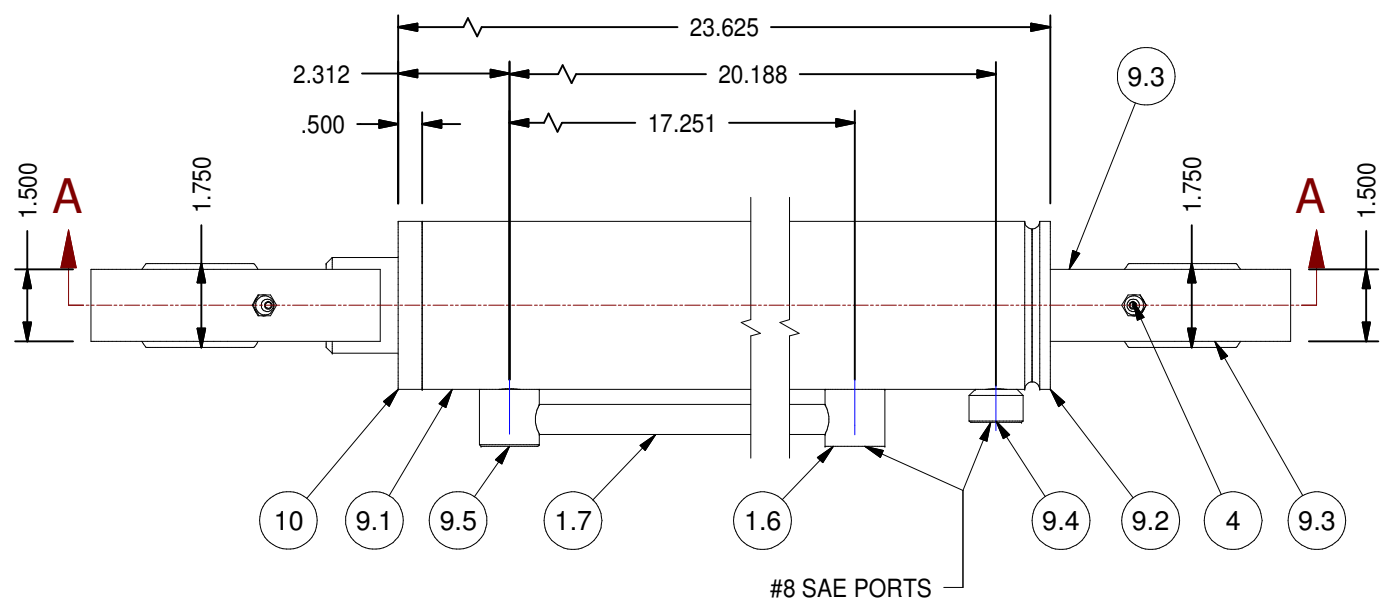

MODEL NUMBER:		PROJECT/CUSTOMER INFO:		DSGND: W.M	DATE: 31/07/2012	
<b>TITAN WORLDWIDE INC.</b> <small>71 Bay Street, Thunder Bay, ON P7E 3P2, CANADA          TEL: 807-474-5337          FAX: 807-623-5692          www.titanworldwide.com</small>		CAPACITY:		WEIGHT: 58.626 lbmass		
		SHEET SIZE: A		SHEET: 1 OF 13	FILENAME: TBH_5144.idw	
701 MONTREAL STREET THUNDER BAY, ON P7E 3P2 CANADA TEL: 807-474-5337 FAX: 807-623-5692 www.titanworldwide.com		TITLE: MOBILE 019712001 MTI STEERING CYL FABRICATION DRAWING				REVISION:
DRAWING No: TBH_5144						

DATE	INITL	DESCRIPTION	REV

1

2